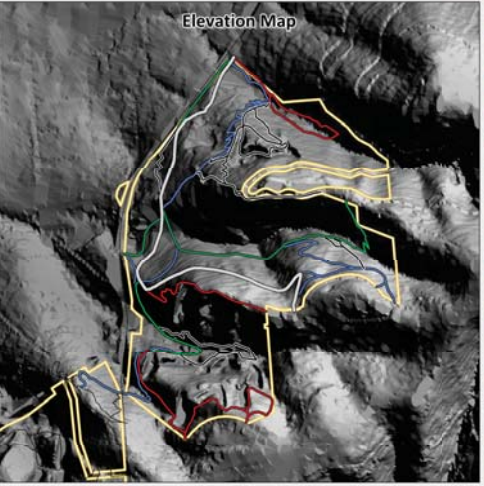

Lynton Reserve Trails

Windy Point Zone 2